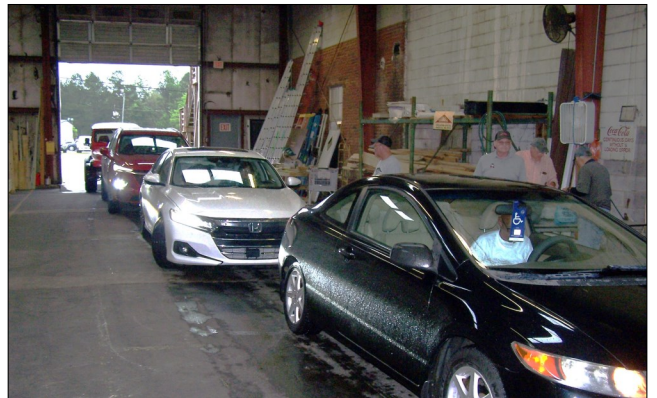

**Volunteers Make It Happen
In Scenes from September Fundraiser**

From cleaning cookers to bagging bread and desserts to cooking the main course, to serving supporters in their cars on a rainy day, volunteers made the Sept. 27 Barbecue Chicken Dinner Fundraiser a success. Thanks to all. About 1,750 dinners were served. The spring fundraiser is scheduled for April 25, 2025.